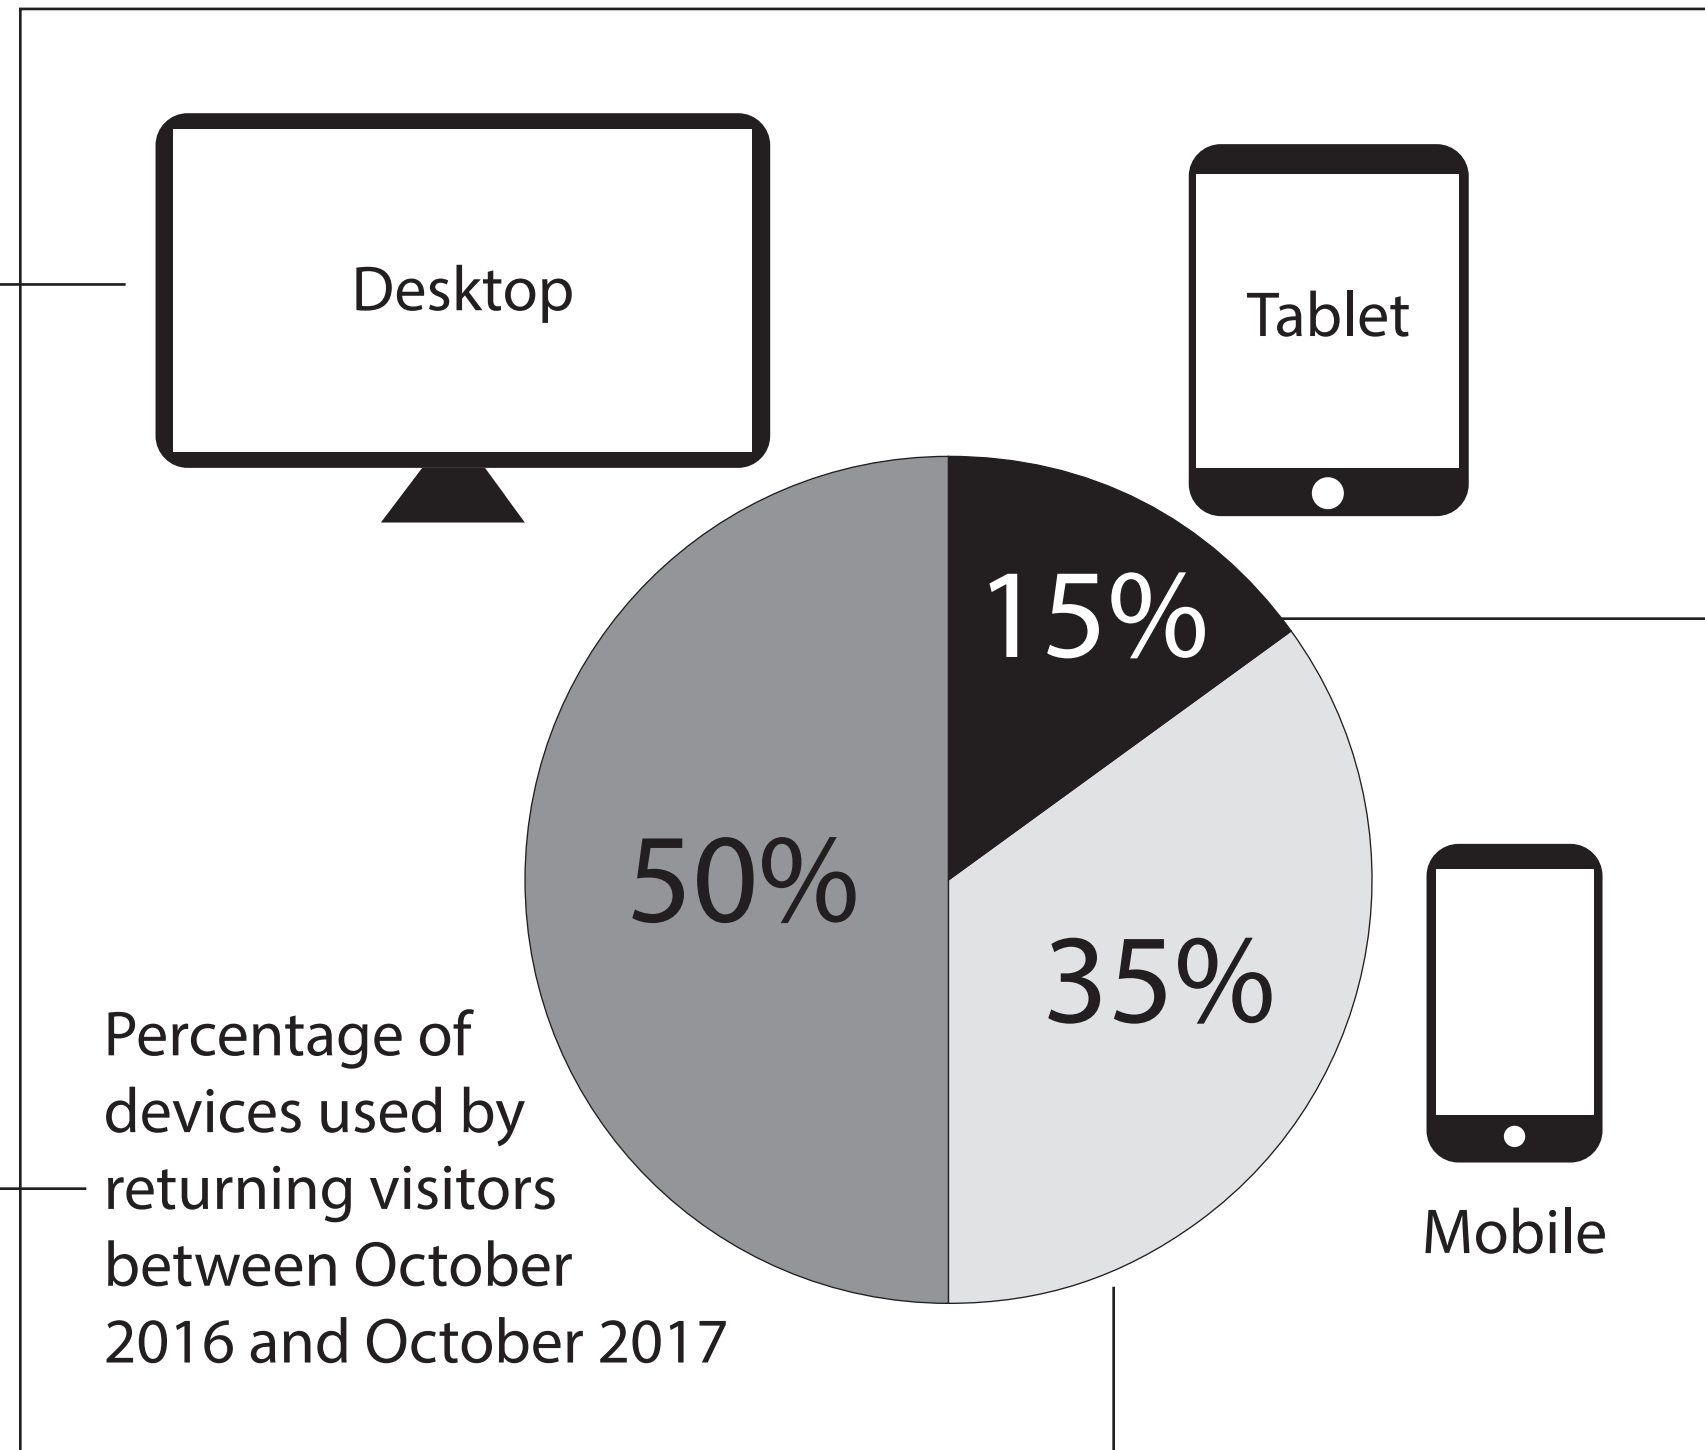

Sample data visualization with annotations

Icons add visual appeal and labels support 508 compliance

Percentages in the pie slices ensure color is not the only differentiator

Returning visitors are more likely to be members and repeat customers; presents opportunity for remarketing

Color contrast between background and font passes all levels of WCAG 2.0